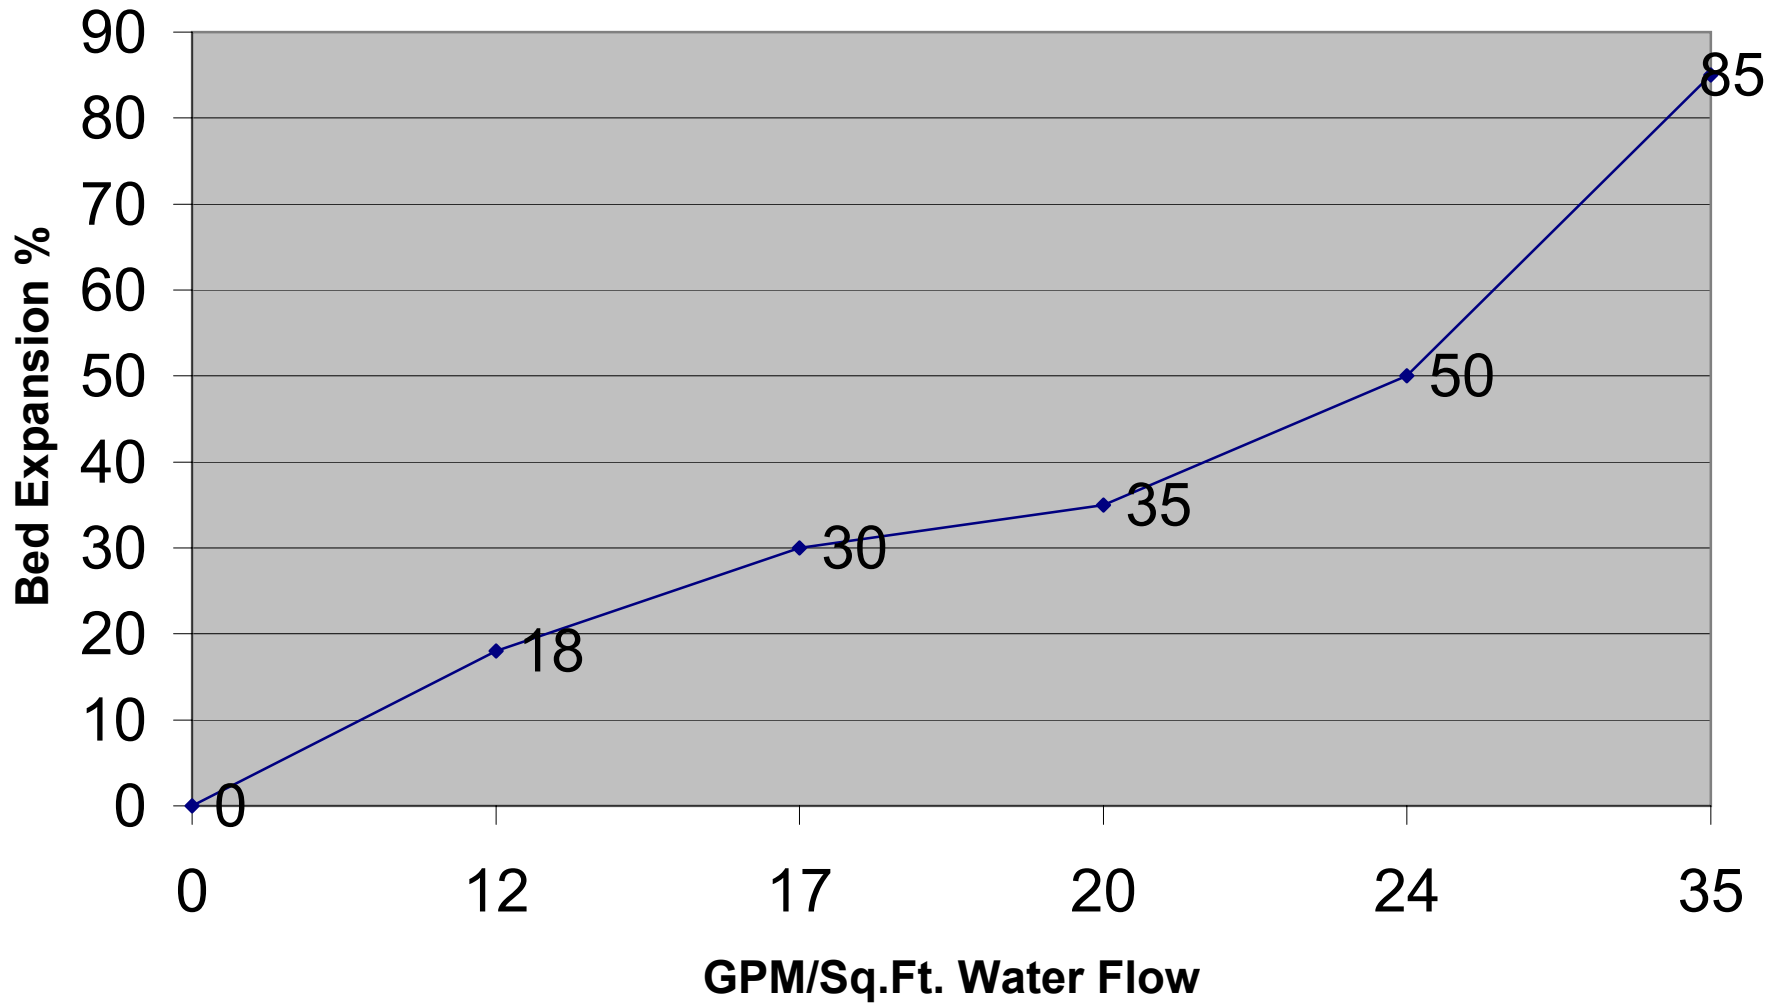

## Zeobrite Pool Filter Granules

Column ID = 15.00"  
Bed Dept = 36.00"